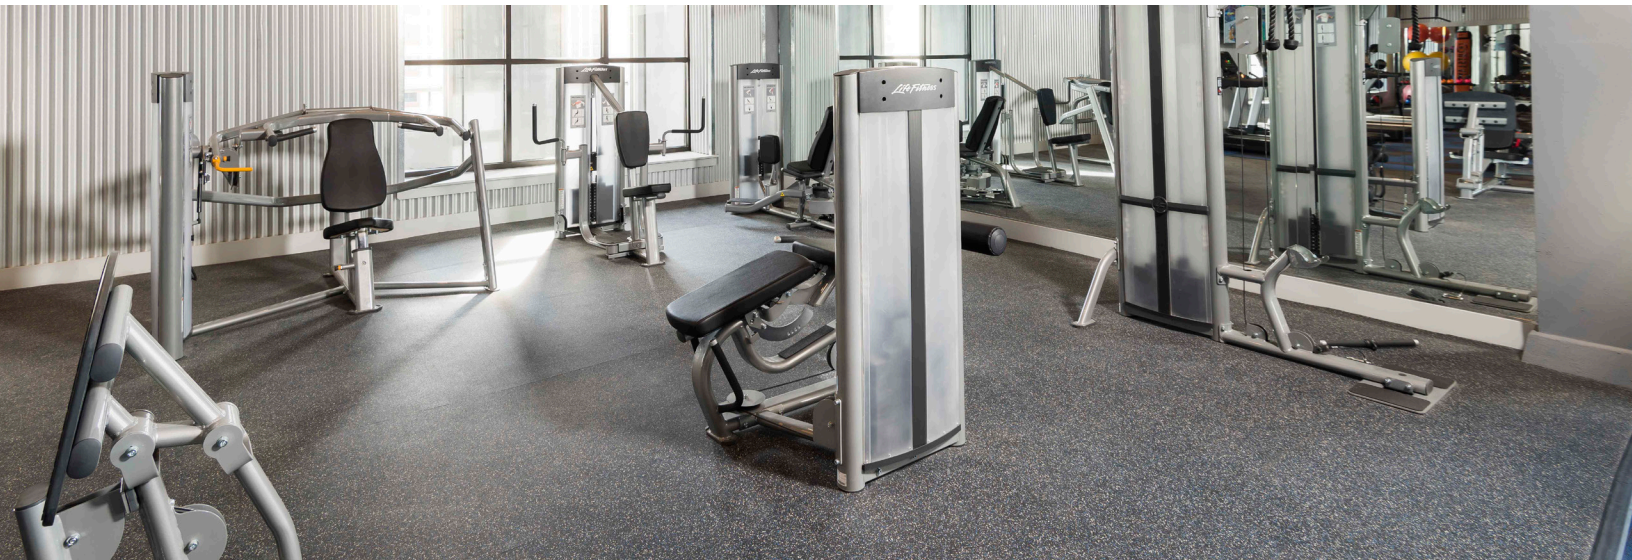

PERFORMANCE CRITERIA	TEST STANDARD	TYPICAL RESULTS
Static Load Limit	ASTM F970	0.020" (@100psi)
Coefficient of Friction FloorScore	ASTM D2047	>0.9
Pill Test	CA 01350	Certified
Impact Insulation Class* Delta IIC*	ASTM D2859	Pass
	ASTM E492	53
	ASTM E2179	22

COLOR OPTIONS